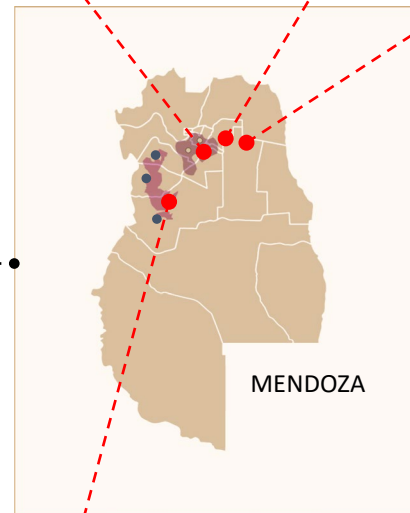

TRAPICHE ARGENTINA PROVINCE MAP

TRAPICHE MEDALLA

Cabernet Sauvignon and Malbec sourced from vineyards located in Maipú and Luján de Cuyo. Chardonnay sourced from select vineyards in Los Arboles, Uco Valley. Elevation 4000 ft

ALARIS

Vineyards located in the high zone of the Mendoza River.

OAK CASK SELECTED VINEYARDS

Vineyards located in the high area of Mendoza's River. Elevation 3116- 3937 ft

TESORO

Vineyards located in Los Árboles, La Consulta and Chacayes, Uco Valley. Elevation 4100 ft